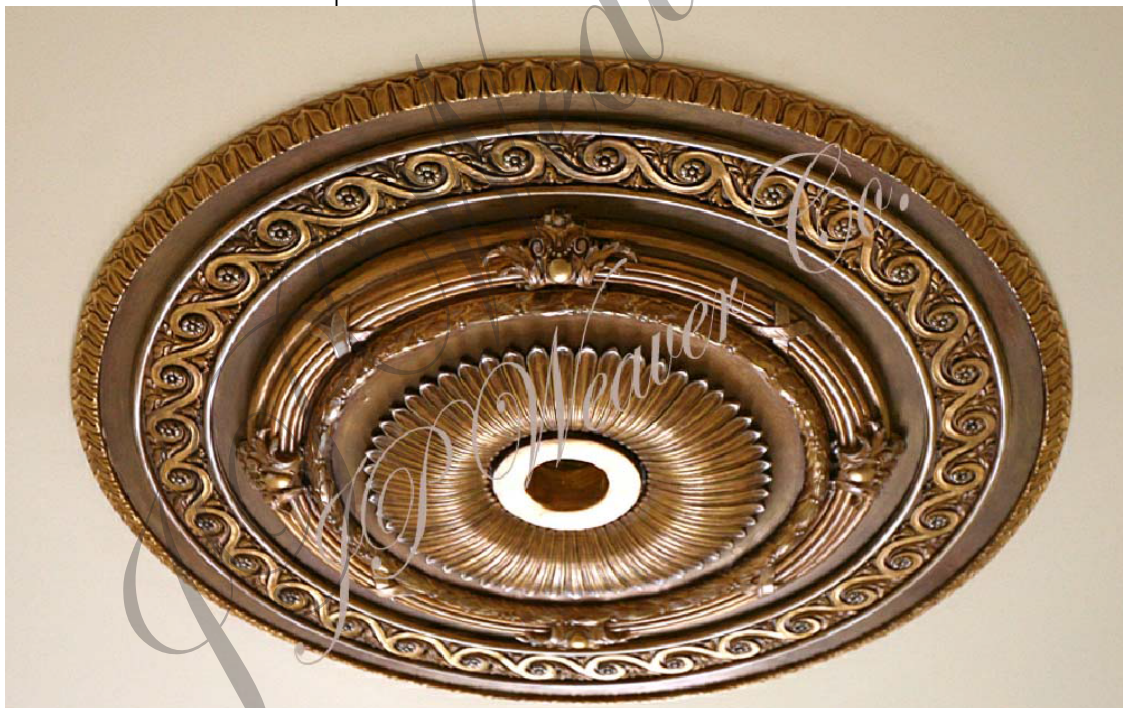

3/4" MDF BY OTHERS

PLAS 825 REED AND TONGUE ROSETTE
 27-5/8" DIAMETER x 2-3/4" DEPTH
 28-5/8" DIAMETER TIP TO TIP
 3-1/2" DIAMETER AT CENTER HOLE
 2-1/4" DEPTH AT CENTER
 6-3/8" DIA. FLAT AREA AT CENTER
 25 LBS TOTAL WEIGHT

RMF 1992 LAMBS TONGUE
 1-1/4" W x 3/4" D x 91" L

RMF 238 LEFT, WAVE SCROLL
 2-5/8" W x 1/4" D x 98-7/8" L

RM 73 BEAD MOULDING
 3/8" W x 3/8" D x 8" L

SCALE: 1"=1'-0"

J.P. Weaver Company

Ceiling Center Design #47
 Plas 825 Rosette, RMF 238 Left
 Wave, RMF 1992 Lamgs Tongue,
 Sht. 1/1